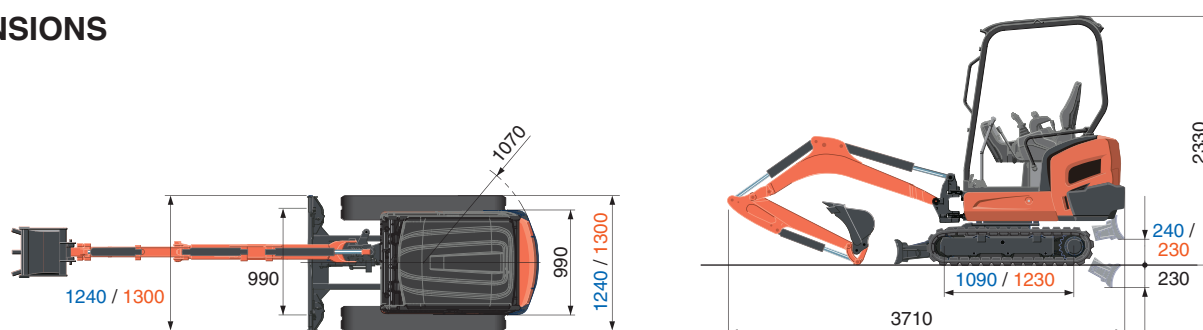

# SPECIFICATIONS

Model		KX016-4		KX018-4			
Type of ROPS / FOPS		Canopy		Canopy			
Type of tracks		Rubber		Rubber			
Engine	Model		Kubota D782-BH		Kubota D902-BH		
	Output (SAEJ 1995 gross)	HP (kW)/rpm	13.7 (10.2) / 2300		17.0 (12.7) / 2300		
	Output (SAEJ 1349 net)	HP (kW)/rpm	12.2 (9.1) / 2300		15.2 (11.3) / 2300		
	Displacement	cc	778		898		
Dimensions	Overall length	mm	3710		3710		
	Overall height	mm	2330		2330		
	Overall width	mm	1240 / 990		1300 / 990		
	Min. ground clearance	mm	160		160		
Hydraulic system	Pump capacity	ℓ/min	17.3 × 2 / 10.4 × 1 / 6.2 × 1		17.3 × 2 / 10.4 × 1 / 6.2 × 1		
	Auxiliary hydraulic flow	ℓ/min	27.7		27.7		
	Max. breakout force	Bucket / Arm	kgf	1370 / 740		1630 / 840	
Drive system	Travel speed	Low / High	km/h	2.1 / 3.8		2.2 / 4.0	
	Max. traction force		kgf	2207		2207	
	Tumbler distance		mm	1090		1230	
	Crawler length		mm	1585		1585	
	Shoe width		mm	230		230	
	Ground contact pressure		kgf/cm <sup>2</sup>	0.26		0.26	
Swing system	Unit swing speed		rpm	9.1		9.1	
	Boom swing angle	Left / Right	degree	75 / 60		75 / 60	
Blade	Dimensions	Width	mm	1240 / 990		1300 / 990	
		Height	mm	230		230	
	Max. lift above ground		mm	240		230	
	Max. drop below ground		mm	230		230	
Hydraulic oil (reservoir / system)			ℓ	15.5 / 28		15.5 / 28	
Fuel reservoir			ℓ	21		21	
Operating weight (Including operator's weight 80 kg)			kgf	1570		1700	

## DIMENSIONS

KX016-4 / KX018-4  
 KX016-4  
 KX018-4  
 Unit: mm

©2012 Kubota Corporation